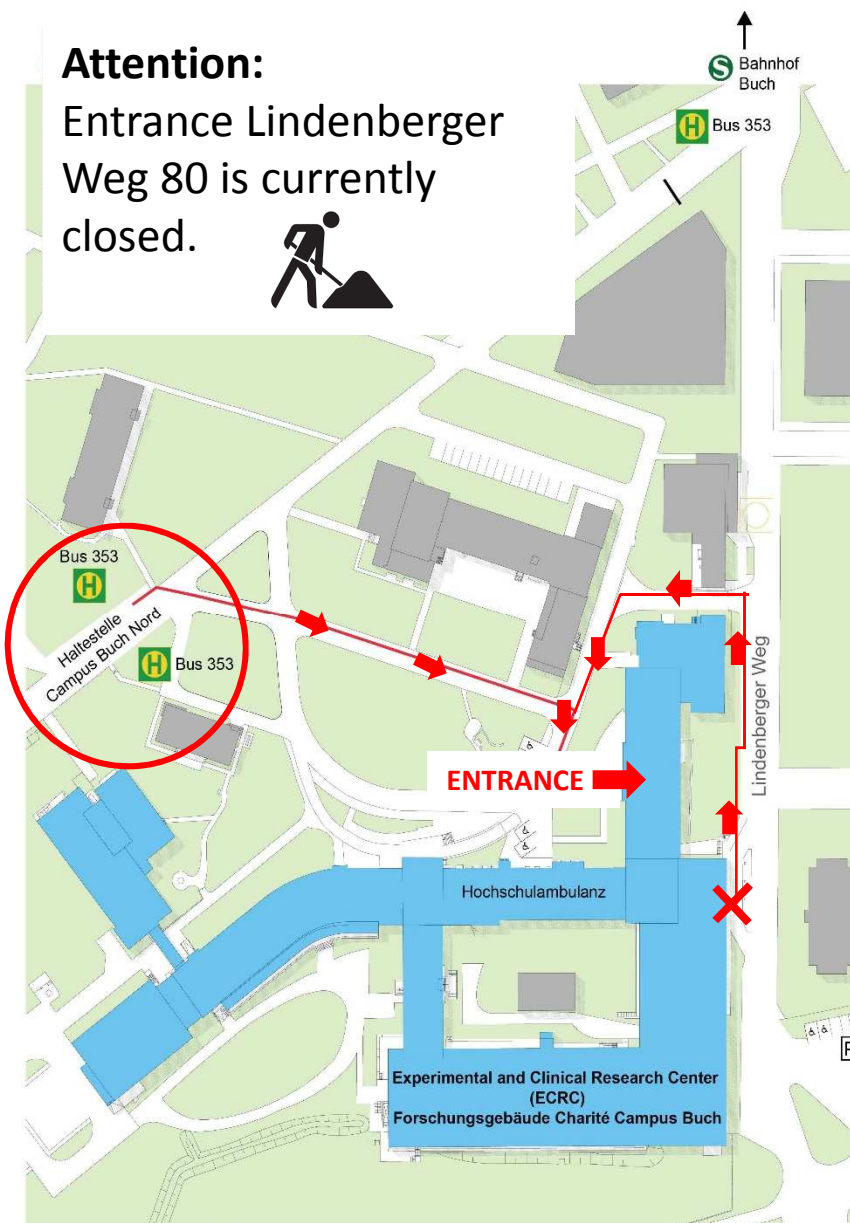

Location map Charité Buch Memory Clinic Dr. Peters

Directions

Entrance Lindenberger Weg 80 is currently closed. Please use the entrance on the campus as shown in the picture marked with red arrows.

S-Bahn

Take **S2** Direction Bernau or Buch to Buch, Exit Wiltbergstraße → Bus 353 Direction Campus Buch to Campus Buch – Ersatzhaltestelle. Cross the road and follow the yellow markers.

By car

A10 Exit Berlin-Weißensee, Direction Weißensee to Lindenberger, right to Bucher Weg. In the roundabout you will find the parking space, free of charge.